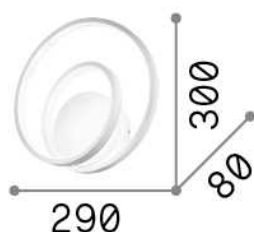

General info

Indoor - Wall lamps

Ean	8021696304502
Item	OZ AP DALI OTTONE
Installation	Wall lamps
Guarantee	5 years
Gross weight	1.22 kg
Volume	0.008712 m ³

Technical info

Net weight	0.8 kg
Insulation class	II
Protection index	IP20
Compliance	CE
Operating temperature	0° ~ +40 °C
Full load efficiency	X
Dimmer	1, DALI / Push
Power output	220-240 V AC 50/60 Hz
Power supply	In-built, included Replaceable (by qualified operators only), electronic

Source info

Integrated source	Integrated LED module
Replaceable source	No
Power	28 W
Emission	Diffuse
Max consumption	max 28,00 W
Features LED	LED SMD
CCT LED	3000 K
Duration LED (t. 25°C)	30000 h
CRI	> 80
Light beam	-
Light beam flux	2500 lm
Useful light flux	1060 lm
Photobiological risk	1
Standby power	< 0.50 W